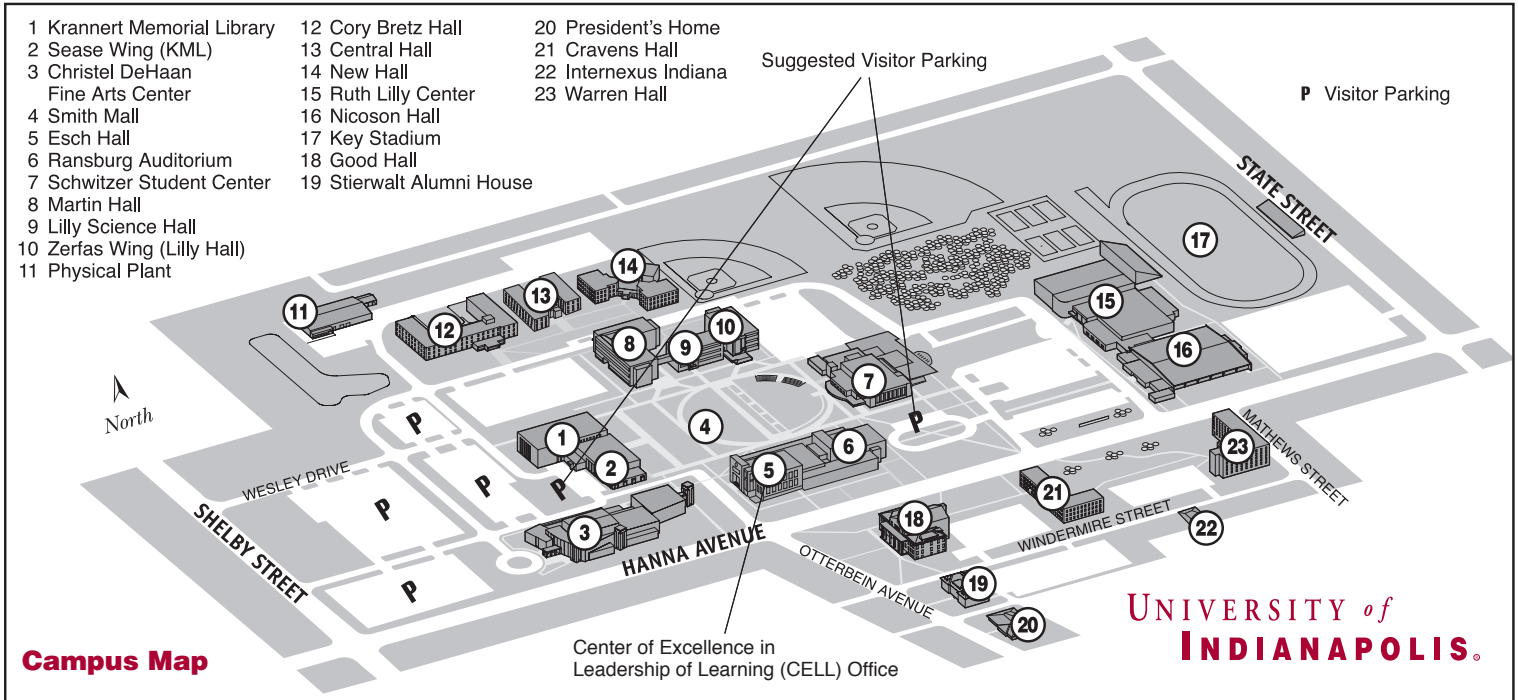

# Welcome to the University of Indianapolis

The University of Indianapolis campus is easy to reach. Located on the city's south side, the University is just inside the I-465 loop on Hanna Avenue. Indianapolis International Airport is only 15 minutes west of campus by way of I-465.

#### From the Southwest:

Take Ind. 67 or Ind. 37 northeast to I-465. Take I-465 east to Exit 2A. Now see "Exit 2A" below.

#### EXIT 2A:

Go to the second stoplight (Hanna Avenue); turn right. Go to the third stoplight (Otterbein Avenue). Campus is on the left. See the map above for available visitor parking.

#### EXIT 53A:

Take I-65 north one exit to Exit 107 (Keystone Avenue); turn left. Go to the third stoplight (Hanna Avenue); turn right. Once you pass the second stoplight (State Street), you have reached the campus. See the map above for available visitor parking.