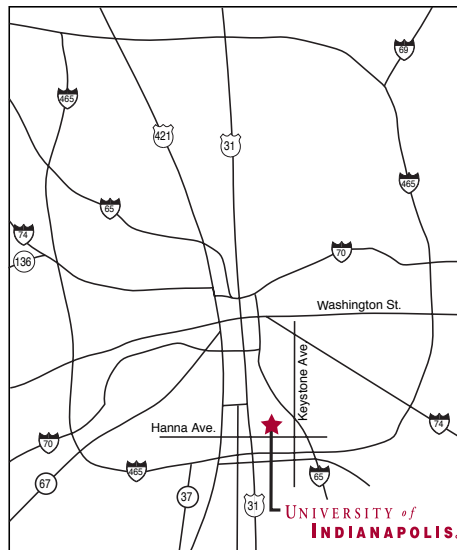

From the Southeast:

Take I-74 northwest to I-465. Take I-465 south around Indianapolis to Exit 53A (I-65 North). Now see "Exit 53A" below.

From the South:

Take I-65 north to Exit 107 (Keystone Avenue); turn left. Go to the third stoplight (Hanna Avenue). Turn right. Once you've passed the second stoplight (State Street), you have reached the campus. See the map above for available visitor parking.

From the Southwest:

Take Ind. 67 or Ind. 37 northeast to I-465. Take I-465 east to Exit 2A. Now see "Exit 2A" below.

From the West:

Take I-70 or I-74 east to I-465. Take I-465 south around Indianapolis to Exit 2A. Now see "Exit 2A" below.

EXIT 2A:

Go to the second stoplight (Hanna Avenue); turn right. Go to the third stoplight (Otterbein Avenue). Campus is on the left. See the map above for available visitor parking.

EXIT 53A:

Take I-65 north one exit to Exit 107 (Keystone Avenue); turn left. Go to the third stoplight (Hanna Avenue); turn right. Once you pass the second stoplight (State Street), you have reached the campus. See the map above for available visitor parking.

Center of Excellence in Leadership of Learning (CELL)

University of Indianapolis
1400 East Hanna Avenue
Indianapolis, Indiana 46227-3697
(317) 788-3777 / Fax: (317) 791-5925
<http://cell.uindy.edu>