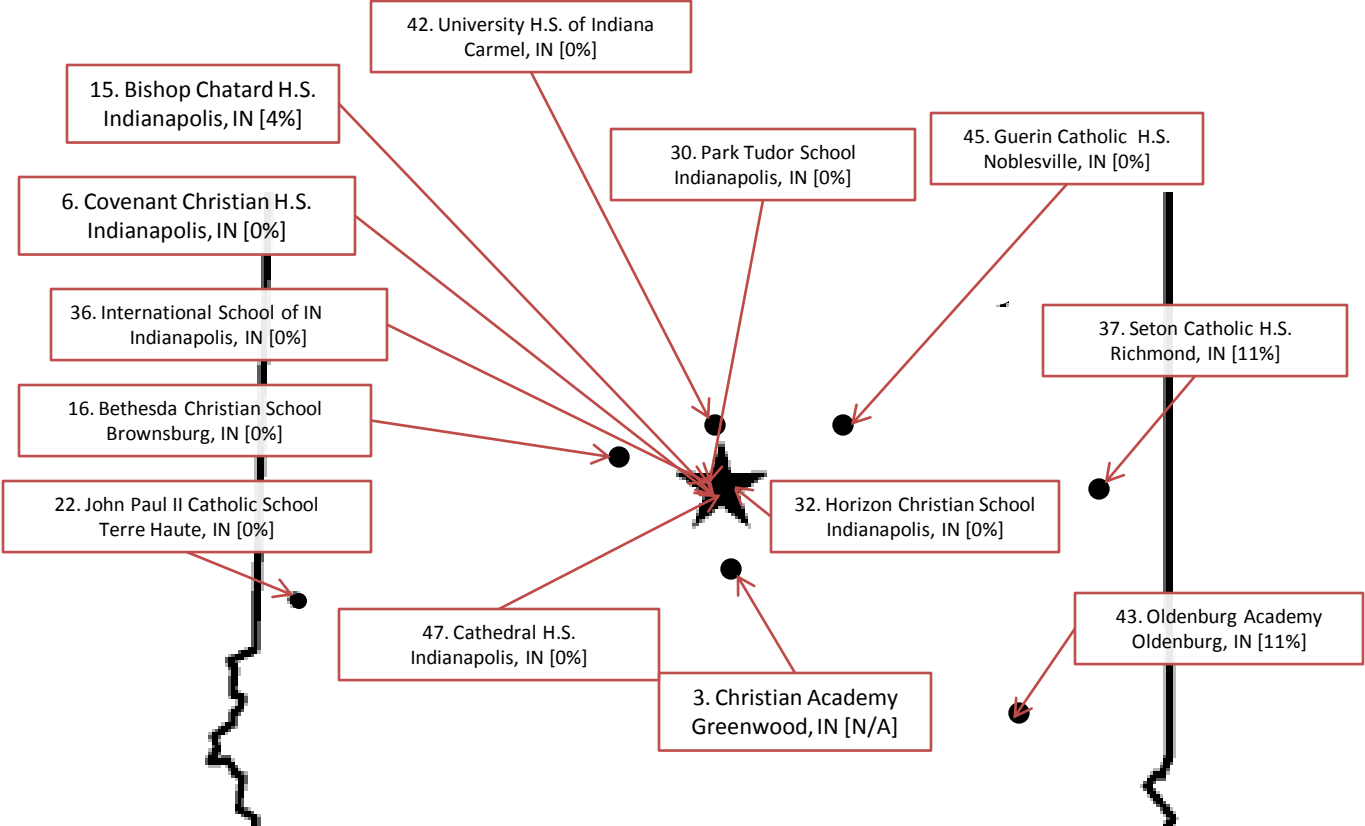

Central Indiana - Public

Public

- 1. Anderson Preparatory Academy, Anderson, IN [59%]
- 19. Herron H.S., Indianapolis, IN [32%]
- 20. Irvington Community School, Indianapolis, IN [46%]
- 21. Knightstown H.S., Knightstown, IN [32%]
- 25. Mt. Vernon H.S., Fortville, IN [13%]
- 40. Hope Academy, Indianapolis, IN [9%]
- 41. Options Charter School Noblesville, Noblesville, IN [29%]
- 48. Lapel Senior H.S., Lapel, IN [21%]
- 49. Monrovia H.S., Monrovia, IN [21%]
- 50. Thomas Carr Howe Community H.S., Indianapolis, IN [82%]
- 51. Daleville Jr. - Sr. H.S., Daleville, IN [25%]
- 54. Beacon Academy, Lafayette, IN [69%]
- 60. William Henry Harrison H.S., West Lafayette, IN [20%]

Southern Indiana - Public

Public

62. Corydon Central H.S., Corydon, IN [32%]

63. Southwestern Md./H.S., Hanover, IN [41%]

Northern Indiana - NonPublic

NonPublic

- 4. Clinton Christian School, Goshen, IN [N/A]
- 5. Covenant Christian H.S., DeMotte, IN [0%]
- 7. Bishop Knoll Institute, Hammond, IN [15%]
- 8. Canterbury School, Fort Wayne, IN [0%]
- 14. Bethany Christian School, Goshen, IN [14%]
- 23. Keystone School, Fort Wayne, IN [24%]
- 28. Culver Military & Girls Academy, Culver, IN [0%]
- 55. Howe Military School, Howe, IN [0%]

Central Indiana - NonPublic

NonPublic

- 3. Christian Academy, Greenwood, IN [N/A]
- 6. Covenant Christian H.S., Indianapolis, IN [0%]
- 15. Bishop Chatard H.S., Indianapolis, IN [4%]
- 16. Bethesda Christian School, Brownsburg, IN [0%]
- 22. John Paul II Catholic School, Terre Haute, IN [0%]
- 30. Park Tudor School, Indianapolis, IN [0%]
- 32. Horizon Christian School, Indianapolis, IN [0%]
- 36. International School of Indiana, Indianapolis, IN [0%]
- 37. Seton Catholic H.S., Richmond, IN [11%]
- 42. University H.S. of Indiana, Carmel, IN [0%]
- 43. Oldenburg Academy, Oldenburg, IN [11%]
- 45. Guerin Catholic H.S., Noblesville, IN [0%]
- 47. Cathedral H.S., Indianapolis, IN [0%]