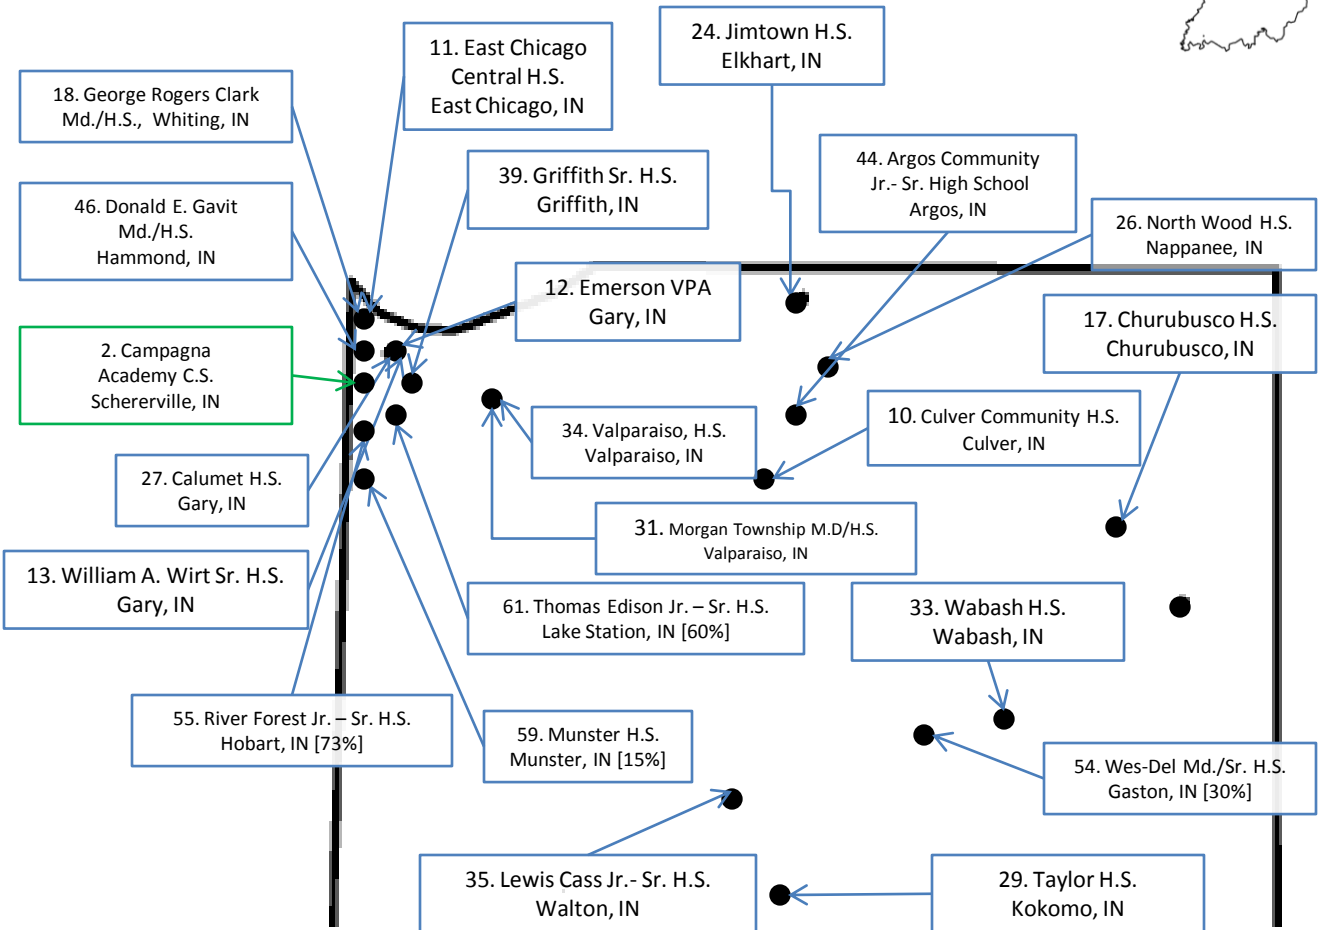

CEP Indiana

Indiana Secondary Institutions Not Offering Dual Credit

Based on the results of initial data compiled by the Concurrent Enrollment Partnership, it was believed that 125 Indiana High Schools did not offer any form of dual credit. Follow-up surveys of these 125 schools in February and March, 2009, found that currently:

The following maps show the approximate locations of the 54 nonparticipating high schools and the 7 schools that have yet to respond to the survey. Public schools are indicated by the blue boxes, public charter schools are shown with green boxes, and non-public schools are shown with red boxes. For public schools, the percentage of students on free/reduced lunch programs are shown in parenthesis in the listings below the maps.

Northern Indiana - Public

Public

- 2. Campagna Academy Charter School, Schererville, IN [66%]
- 10. Culver Community H.S., Culver, IN [42%]
- 11. East Chicago Central H.S., East Chicago, IN [88%]
- 12. Emerson VPA, Gary, IN [51%]
- 13. William A. Wirt Sr. H.S., Gary, IN [63%]
- 17. Churubusco H.S., Churubusco, IN [18%]
- 18. George Rogers Clark Md./H.S., Whiting, IN [67%]
- 24. Jimtown H.S., Elkhart, IN [28%]
- 26. North Wood H.S., Nappanee, IN [28%]
- 27. Calumet H.S., Gary IN [69%]
- 29. Taylor H.S., Kokomo, IN [25%]
- 31. Morgan Township Md./H.S., Valparaiso, IN [4%]
- 33. Wabash H.S., Wabash, IN [44%]

Southern Indiana - NonPublic

NonPublic

9. Christian Academy of IN, New Albany, IN [0%]

38. Shawe Memorial H.S., Madison, IN [17%]

Schools Yet to Respond as of 3/20/09