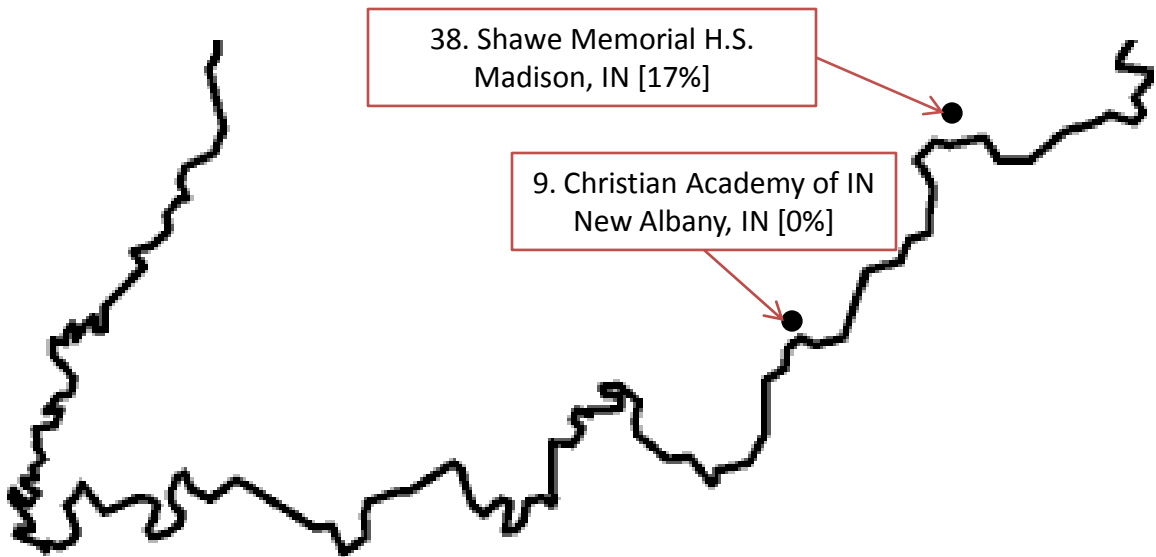

Southern Indiana - NonPublic

NonPublic

9. Christian Academy of IN, New Albany, IN [0%]

38. Shawe Memorial H.S., Madison, IN [17%]