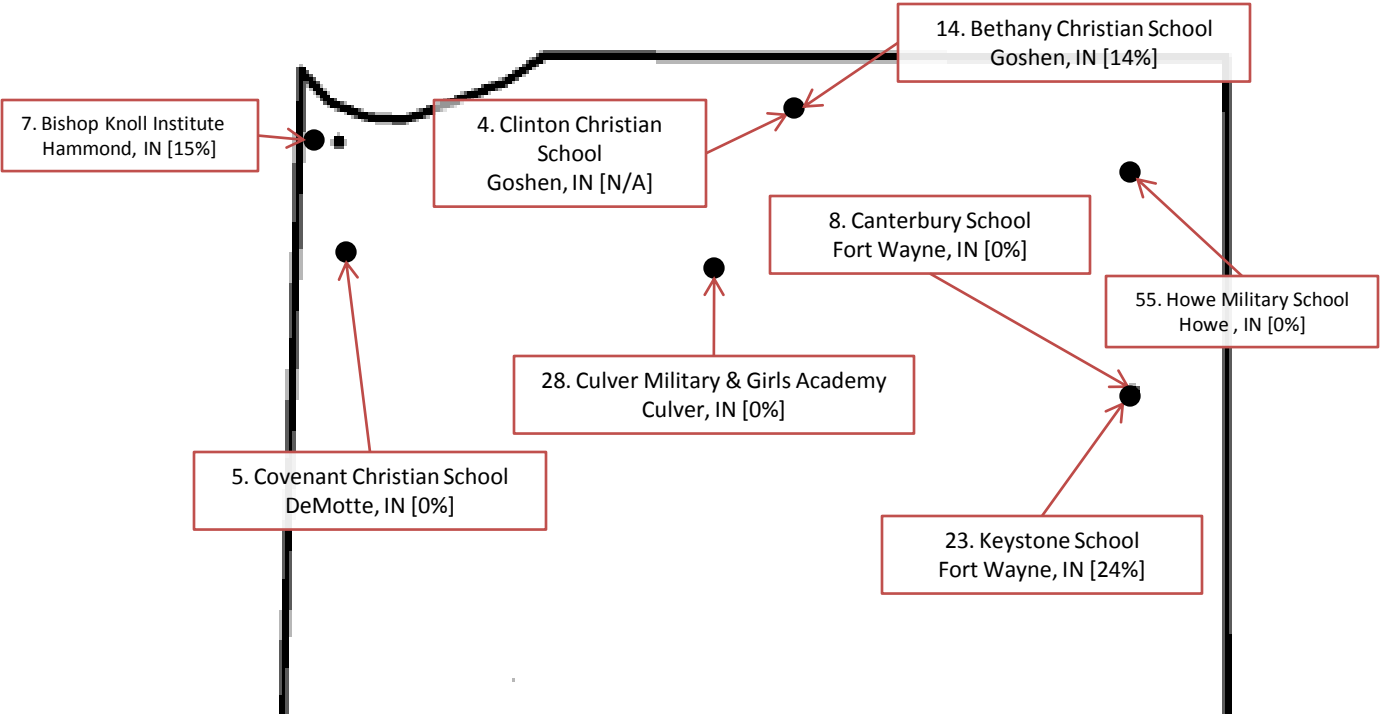

Central Indiana - Public

Public

- 1. Anderson Preparatory Academy, Anderson, IN [59%]
- 19. Herron H.S., Indianapolis, IN [32%]
- 20. Irvington Community School, Indianapolis, IN [46%]
- 21. Knightstown H.S., Knightstown, IN [32%]
- 25. Mt. Vernon H.S., Fortville, IN [13%]
- 40. Hope Academy, Indianapolis, IN [9%]
- 41. Options Charter School Noblesville, Noblesville, IN [29%]
- 48. Lapel Senior H.S., Lapel, IN [21%]
- 49. Monrovia H.S., Monrovia, IN [21%]
- 50. Thomas Carr Howe Community H.S., Indianapolis, IN [82%]
- 51. Daleville Jr. - Sr. H.S., Daleville, IN [25%]
- 54. Beacon Academy, Lafayette, IN [69%]
- 60. William Henry Harrison H.S., West Lafayette, IN [20%]

Southern Indiana - Public

Public

62. Corydon Central H.S., Corydon, IN [32%]

63. Southwestern Md./H.S., Hanover, IN [41%]

Northern Indiana - NonPublic

NonPublic

- 4. Clinton Christian School, Goshen, IN [N/A]
- 5. Covenant Christian H.S., DeMotte, IN [0%]
- 7. Bishop Knoll Institute, Hammond, IN [15%]
- 8. Canterbury School, Fort Wayne, IN [0%]
- 14. Bethany Christian School, Goshen, IN [14%]
- 23. Keystone School, Fort Wayne, IN [24%]
- 28. Culver Military & Girls Academy, Culver, IN [0%]
- 55. Howe Military School, Howe, IN [0%]

Southern Indiana - NonPublic

NonPublic

9. Christian Academy of IN, New Albany, IN [0%]

38. Shawe Memorial H.S., Madison, IN [17%]

Schools Yet to Respond as of 3/20/09