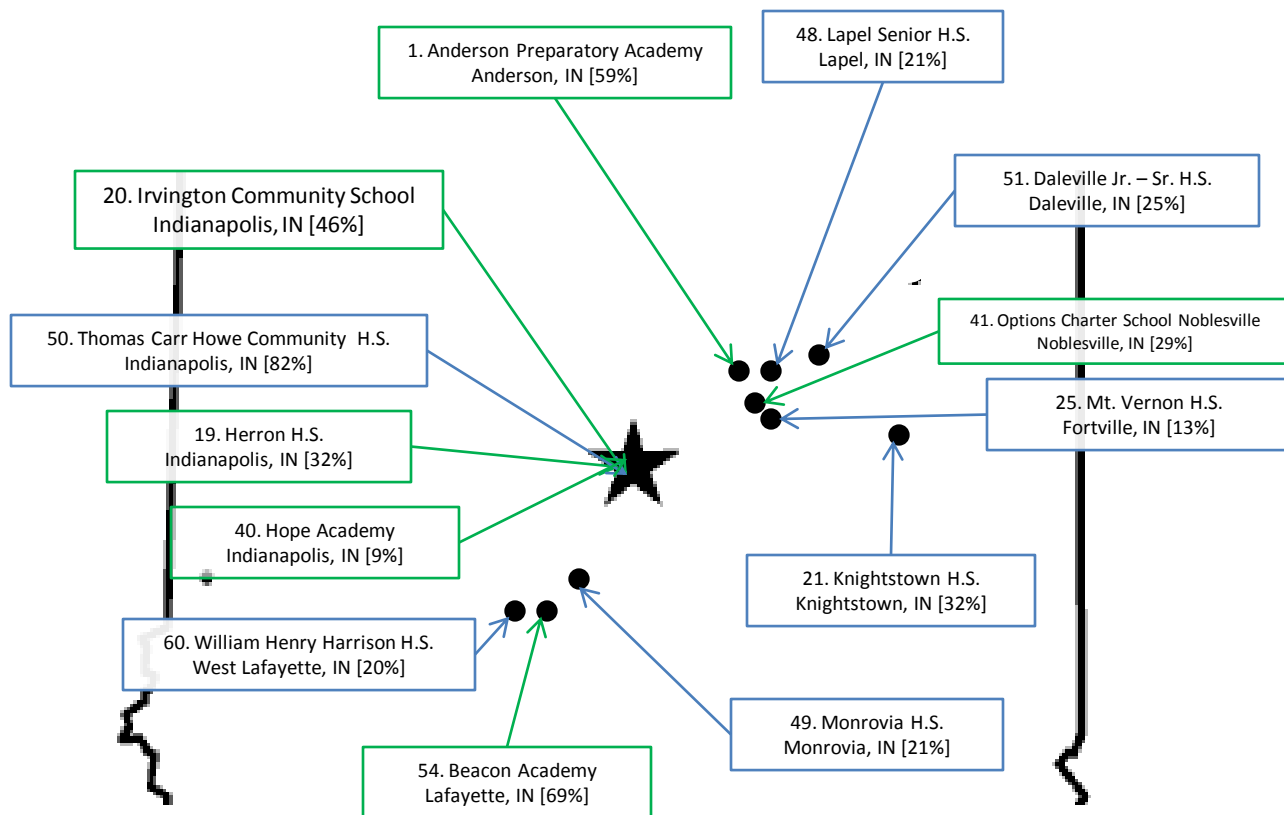

Central Indiana - Public

Public

1. Anderson Preparatory Academy, Anderson, IN [59%]
19. Herron H.S., Indianapolis, IN [32%]
20. Irvington Community School, Indianapolis, IN [46%]
21. Knightstown H.S., Knightstown, IN [32%]
25. Mt. Vernon H.S., Fortville, IN [13%]
40. Hope Academy, Indianapolis, IN [9%]
41. Options Charter School Noblesville, Noblesville, IN [29%]
48. Lapel Senior H.S., Lapel, IN [21%]
49. Monrovia H.S., Monrovia, IN [21%]
50. Thomas Carr Howe Community H.S., Indianapolis, IN [82%]
51. Daleville Jr. - Sr. H.S., Daleville, IN [25%]
54. Beacon Academy, Lafayette, IN [69%]
60. William Henry Harrison H.S., West Lafayette, IN [20%]